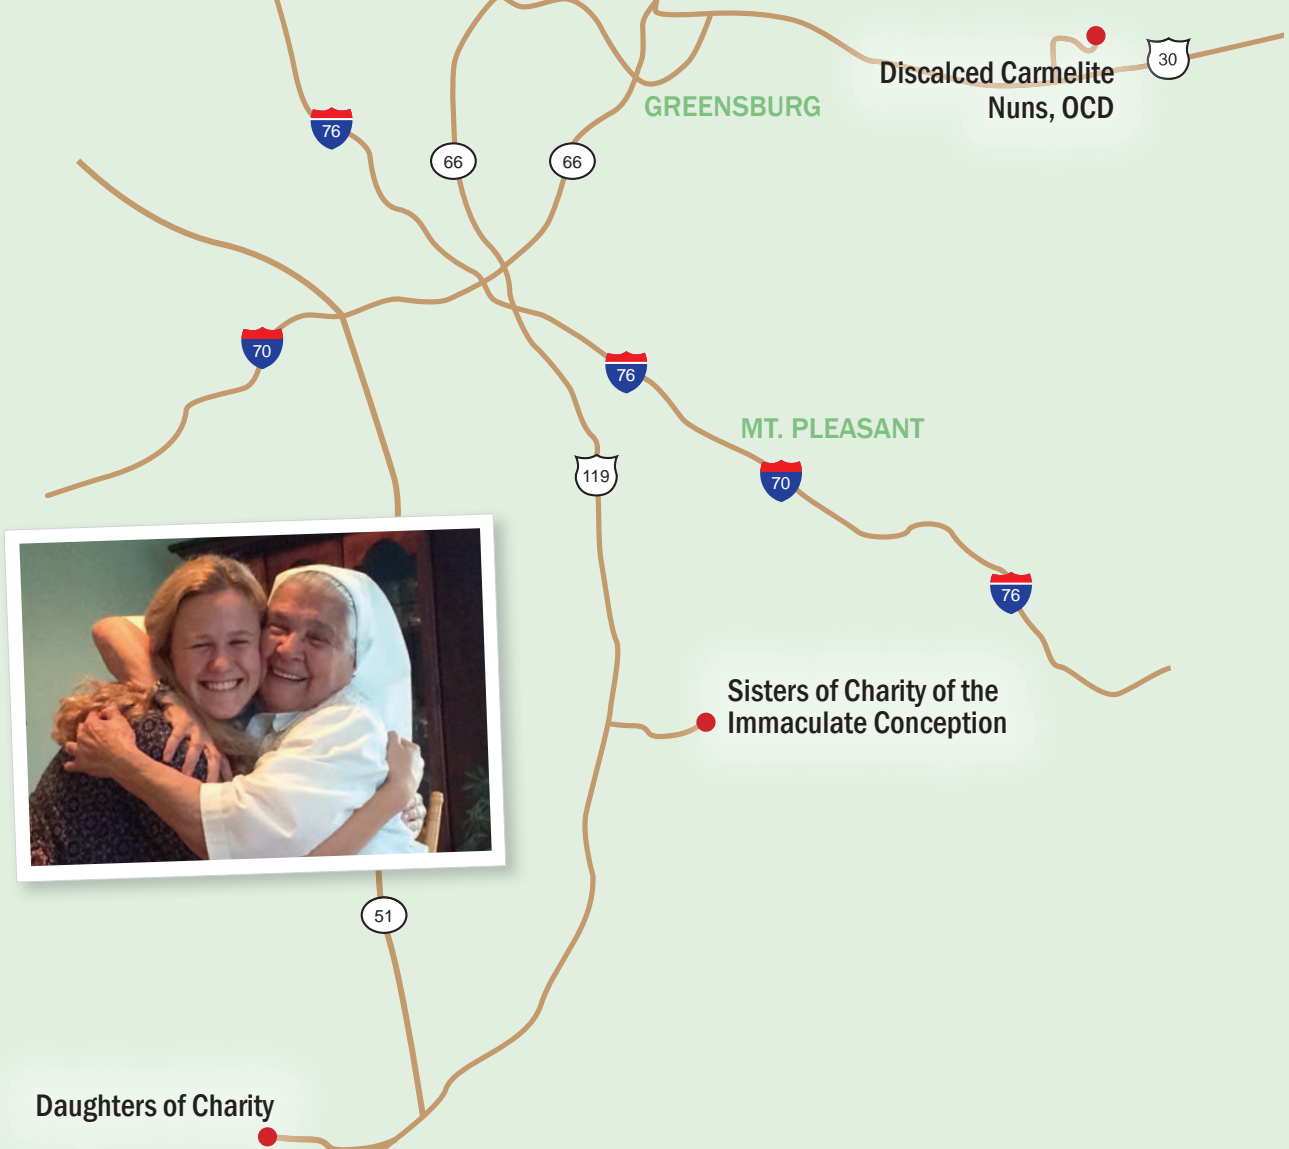

WHAT IS THE GRVC?

The Greensburg Religious Vocation Council (GRVC) is a collaborative effort of various women's and men's religious communities in the Greensburg area.

For more information, visit:
www.dioceseofgreensburg.org

CONVENT CRAWL

Curious about convents?
Nebby about nuns?

Take a look on the inside.

2015 SPRING CRAWL

Saturday, April 18

2015 FALL CRAWL

Saturday, Oct. 17

SPRING CRAWL

Saturday, April 18

Crawl begins at 10 a.m. and concludes the same day. Transportation provided.

START

- **Daughters of Charity**
528 Footedale Rd., New Salem, Pa. 15431
lunch
- **Sisters of Charity of the Immaculate Conception**
268 Prittstown Rd., Box 348
Mt. Pleasant, Pa. 15666
- **Discalced Carmelite Nuns Carmel of the Assumption**
5206 Center Dr.
Latrobe, Pa. 15650
dinner

FINISH

FALL CRAWL

Saturday, Oct. 17

Crawl begins at 10 a.m. and concludes the same day. Transportation provided.

START

- **Sisters of Charity of Seton Hill**
Ennis Hall
443 Mt. Thor Road
Greensburg, Pa. 15601
lunch
- **Felician Sisters**
St. Anne Home
685 Angela Dr., Greensburg, Pa. 15601
- **Sisters of St. Benedict**
St. Emma Monastery
1001 Harvey Ave., Greensburg, Pa. 15601
dinner